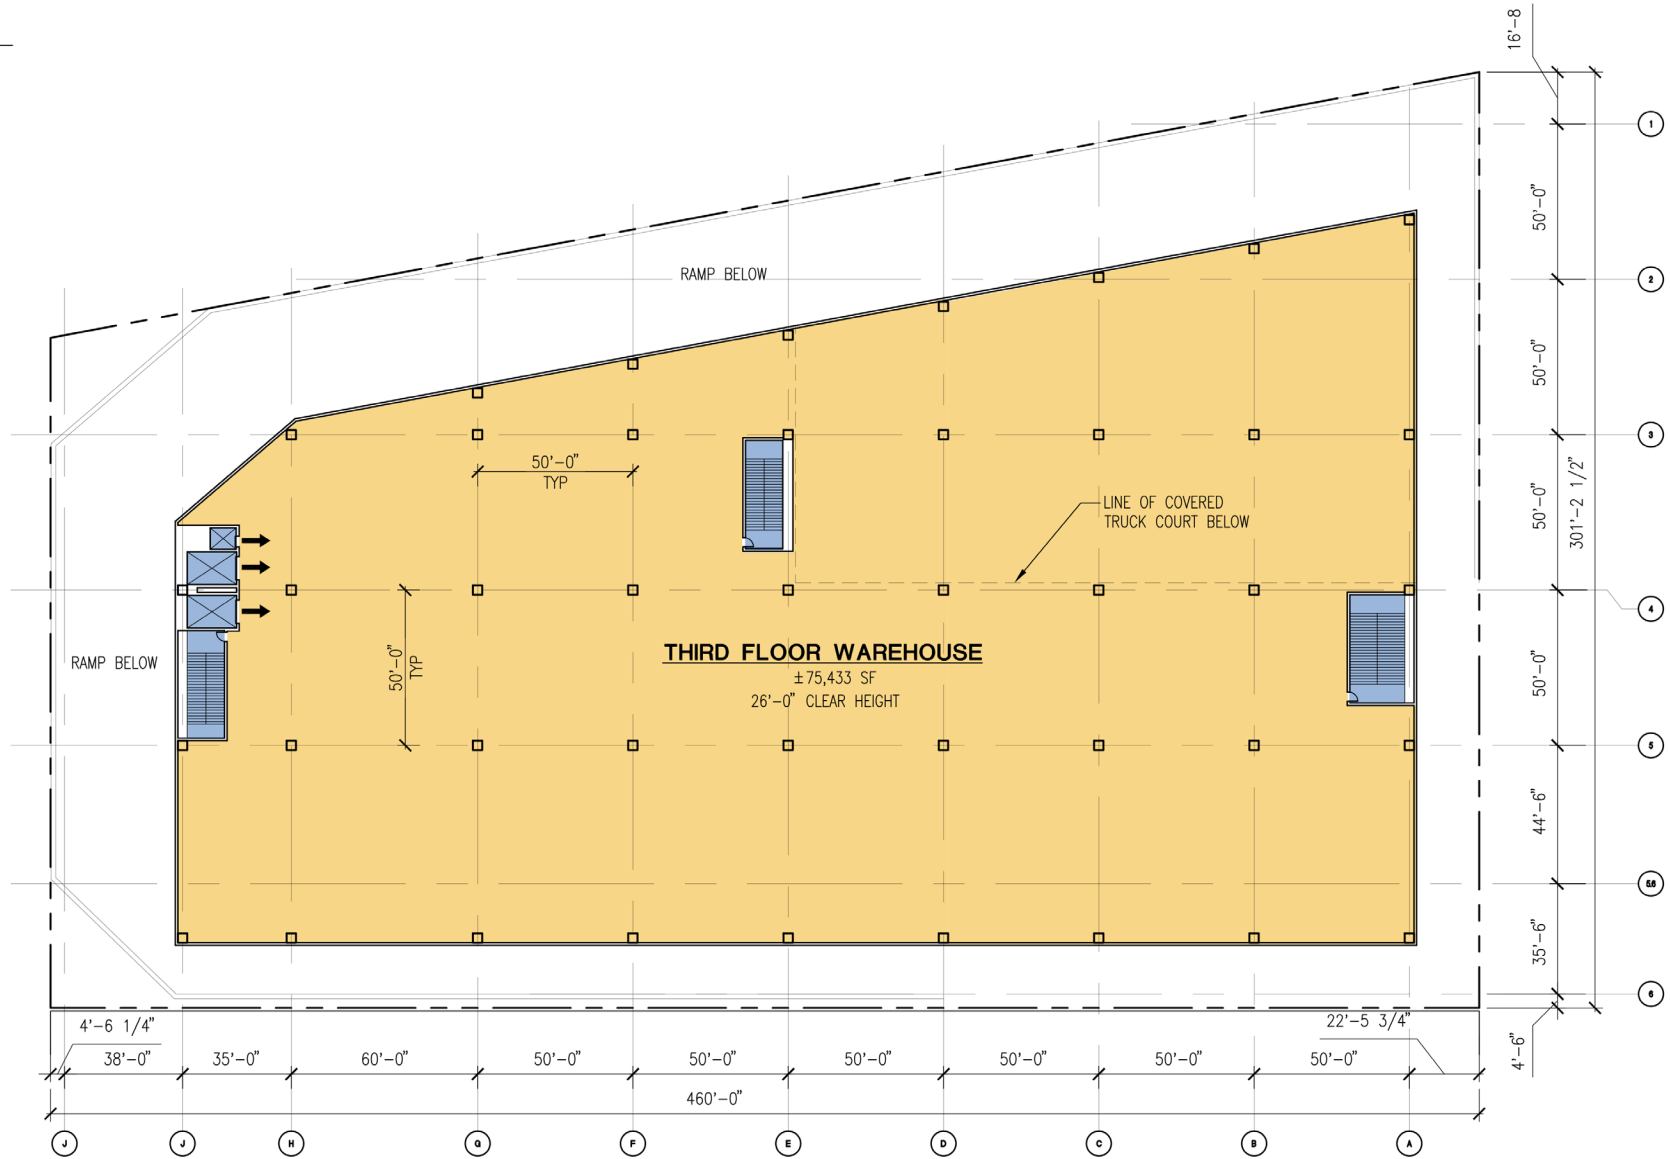

**LEGEND**

- ▼ DOCK DOOR
- ▽ DRIVE IN DOOR
- FLOOR AREA
- COMMON AREAS
- ADJACENT DRIVES

**TERMINAL LOGISTICS CENTER**  
**THIRD FLOOR PLAN**  
 130-24 SOUTH CONDUIT AVE  
 JAMAICA, NY, 11430  
 1" = 40' 1/4/18